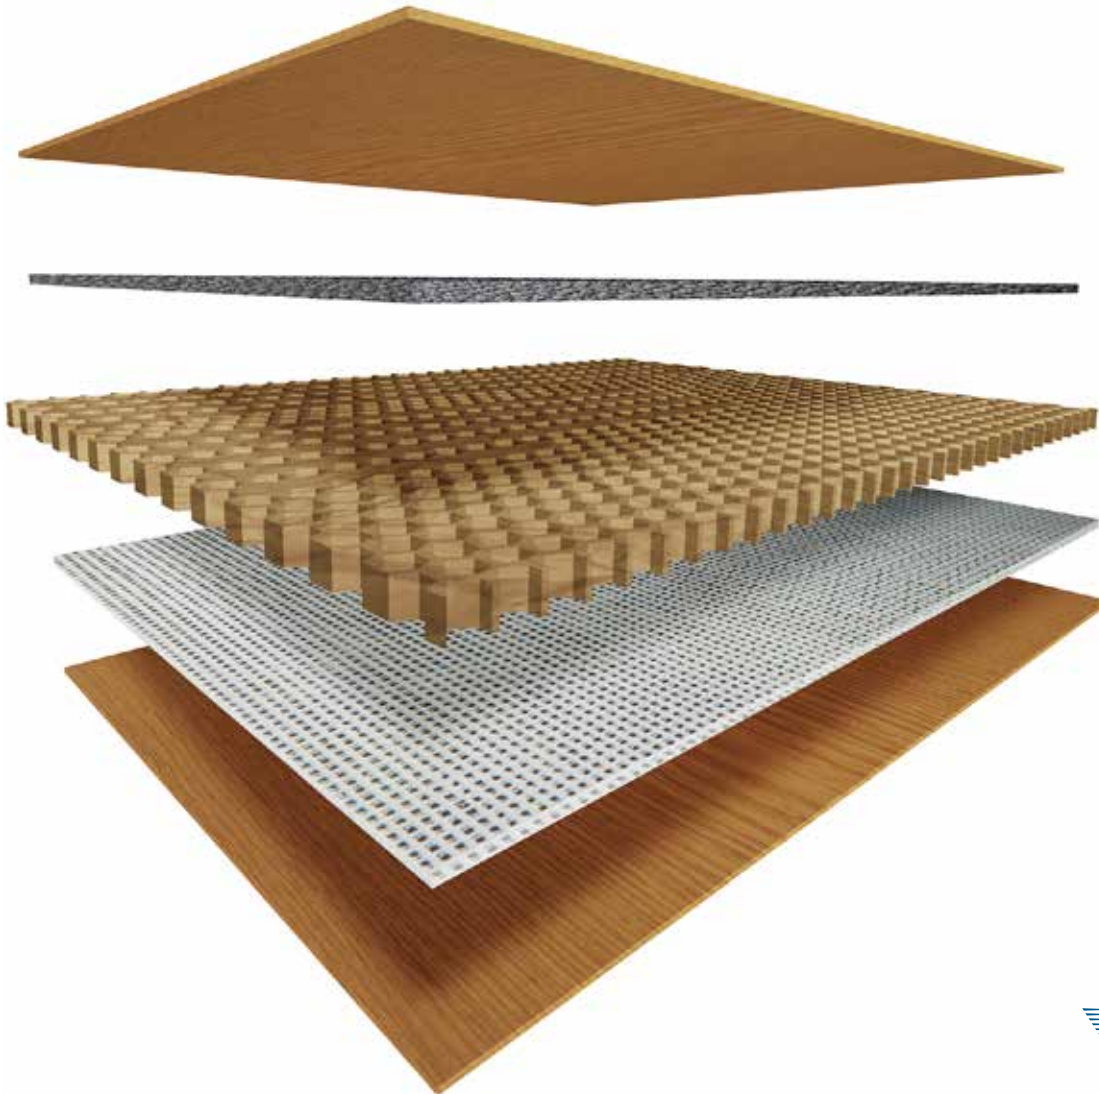

VLIGHT BASICS

We are the specialist for coating panel materials. Our own furniture production for the international caravan and motorhome market has shaped us into the international system supplier and reliable partner of this industry worldwide. In this strong basic program we supply panel materials, profiles, furniture and construction parts mainly made of wood, but also of PU (polyurethane) and PET.

WITH VLIGHT BASICS,
WE GUARANTEE THE
VARIETY OF SHAPES IN
LIGHTWEIGHT CONSTRUCTION
BY COMBINING A WIDE
RANGE OF MATERIALS.